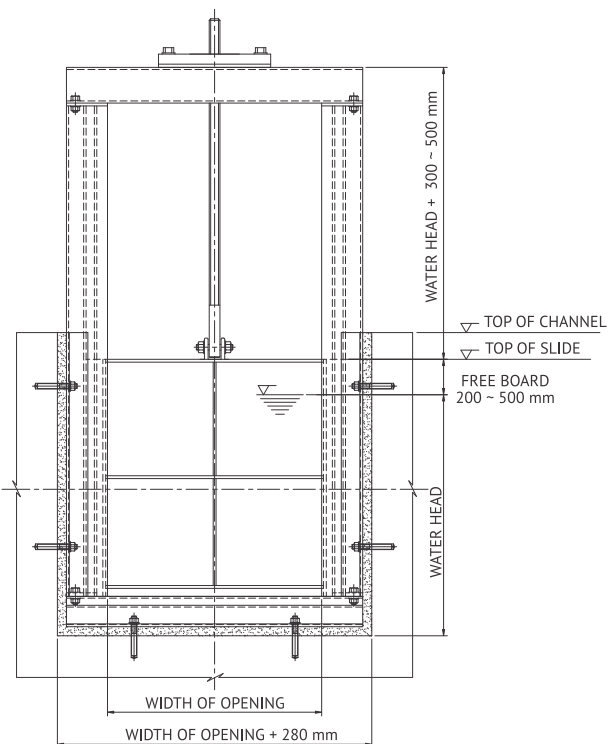

ALUMINUM OPEN CHANNEL SLIDE GATES

SERIES: A - 221 / 222 - DRAWINGS

SERIES: A - 221 - SIDE WALL EMBEDDED

FRONT VIEW

SIDE VIEW

BOTTOM SEALING
CIVIL DETAILS

SERIES: A - 222 - SIDE WALL ANCHORED

FRONT VIEW

SIDE VIEW

BOTTOM SEALING
CIVIL DETAILS