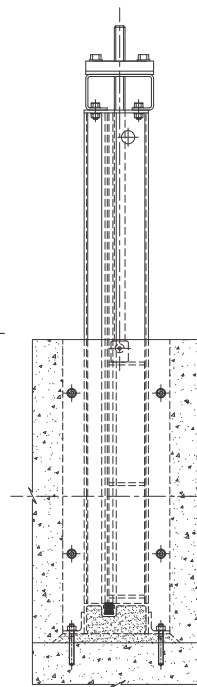

ALUMINUM OPEN CHANNEL SLIDE GATES

SERIES: A - 221 / 222 - DRAWINGS

SERIES: A - 221 - SIDE WALL EMBEDDED

FRONT VIEW

SIDE VIEW

BOTTOM SEALING
CIVIL DETAILS

SERIES: A - 222 - SIDE WALL ANCHORED

FRONT VIEW

SIDE VIEW

BOTTOM SEALING
CIVIL DETAILS