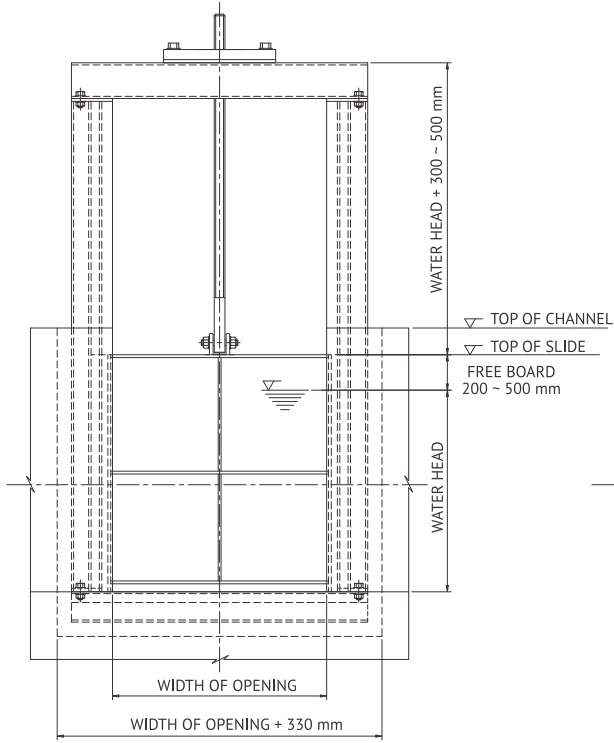

ALUMINUM OPEN CHANNEL SLIDE GATES

SERIES: A - 221 / 222 - DRAWINGS

SERIES: A - 221 - SIDE WALL EMBEDDED

FRONT VIEW

SIDE VIEW

BOTTOM SEALING
CIVIL DETAILS

SERIES: A - 222 - SIDE WALL ANCHORED

FRONT VIEW

SIDE VIEW

BOTTOM SEALING
CIVIL DETAILS