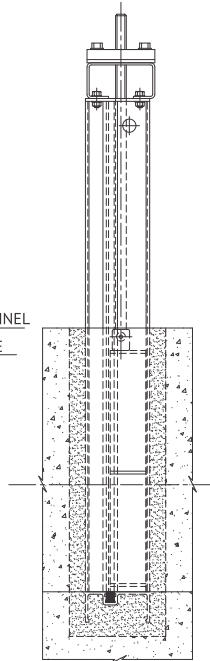

ALUMINUM OPEN CHANNEL SLIDE GATES

SERIES: A - 221 / 222 - DRAWINGS

SERIES: A - 221 - SIDE WALL EMBEDDED

FRONT VIEW

SIDE VIEW

BOTTOM SEALING
CIVIL DETAILS

SERIES: A - 222 - SIDE WALL ANCHORED

FRONT VIEW

SIDE VIEW

BOTTOM SEALING
CIVIL DETAILS