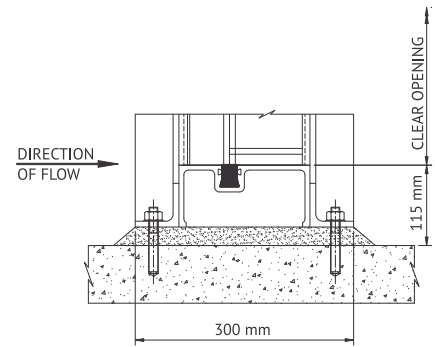

ALUMINUM OPEN CHANNEL SLIDE GATES

SERIES: A - 221 / 222 - DRAWINGS

SERIES: A - 221 - SIDE WALL EMBEDDED

FRONT VIEW

SIDE VIEW

BOTTOM SEALING
CIVIL DETAILS

SERIES: A - 222 - SIDE WALL ANCHORED

FRONT VIEW

SIDE VIEW

BOTTOM SEALING
CIVIL DETAILS