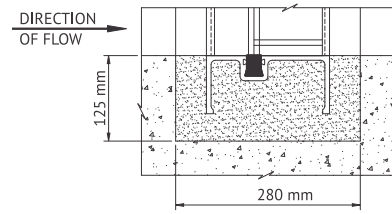

ALUMINUM OPEN CHANNEL SLIDE GATES

SERIES: A - 221 / 222 - DRAWINGS

SERIES: A - 221 - SIDE WALL EMBEDDED

FRONT VIEW

SIDE VIEW

BOTTOM SEALING
CIVIL DETAILS

SERIES: A - 222 - SIDE WALL ANCHORED

FRONT VIEW

SIDE VIEW

BOTTOM SEALING
CIVIL DETAILS