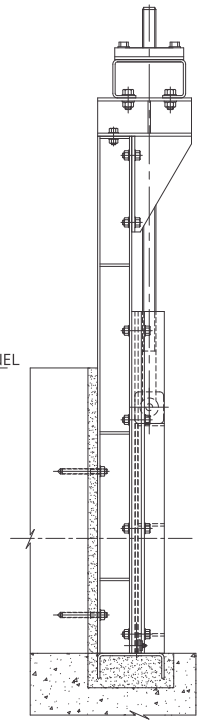

STAINLESS STEEL OPEN CHANNEL SLIDE GATES

SERIES: A - 211 / 212 - DRAWINGS

SERIES: A-211 - SIDE WALL EMBEDDED

FRONT VIEW

SIDE VIEW

CIVIL DETAILS

SERIES: A-212 - SIDE WALL ANCHORED

FRONT VIEW

SIDE VIEW

CIVIL DETAILS

SERIES: A - 213 - DRAWINGS

SERIES: A-213 - FACE WALL ANCHORED

FRONT VIEW

SIDE VIEW

CIVIL DETAILS

EASY SLIDE™ RESILIENT SIDE SEALING ARRANGEMENT

SERIES: A-211

SERIES: A-212

SERIES: A-213