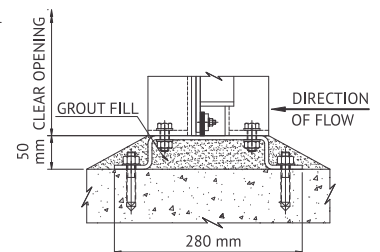

STAINLESS STEEL OPEN CHANNEL SLIDE GATES

SERIES: A - 211 / 212 - DRAWINGS

SERIES: A-211 - SIDE WALL EMBEDDED

FRONT VIEW

SIDE VIEW

CIVIL DETAILS

SERIES: A-212 - SIDE WALL ANCHORED

FRONT VIEW

SIDE VIEW

CIVIL DETAILS

SERIES: A - 213 - DRAWINGS

SERIES: A-213 - FACE WALL ANCHORED

FRONT VIEW

SIDE VIEW

CIVIL DETAILS

EASY SLIDE™ RESILIENT SIDE SEALING ARRANGEMENT