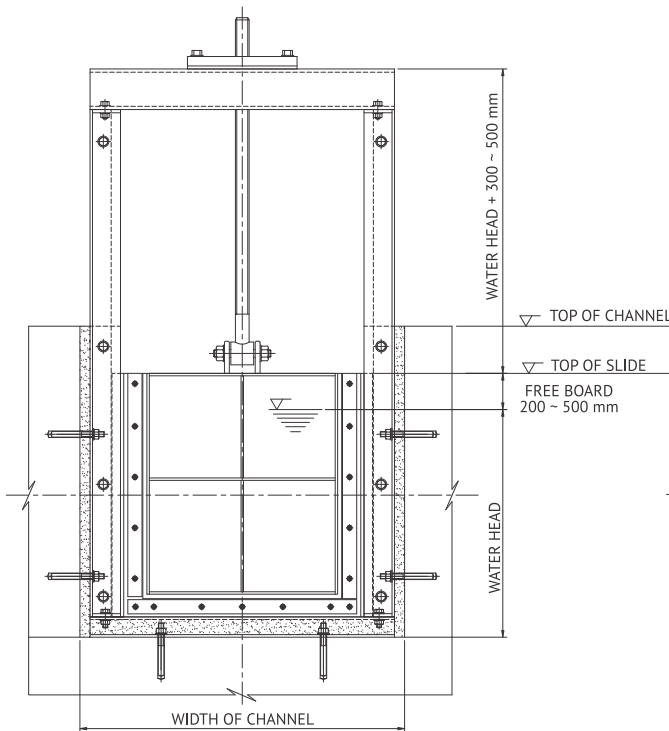

STAINLESS STEEL OPEN CHANNEL SLIDE GATES

SERIES: A - 211 / 212 - DRAWINGS

SERIES: A-211 - SIDE WALL EMBEDDED

FRONT VIEW

SIDE VIEW

CIVIL DETAILS

SERIES: A-212 - SIDE WALL ANCHORED

FRONT VIEW

SIDE VIEW

CIVIL DETAILS

SERIES: A - 213 - DRAWINGS

SERIES: A-213 - FACE WALL ANCHORED

FRONT VIEW

SIDE VIEW

CIVIL DETAILS

EASY SLIDE™ RESILIENT SIDE SEALING ARRANGEMENT