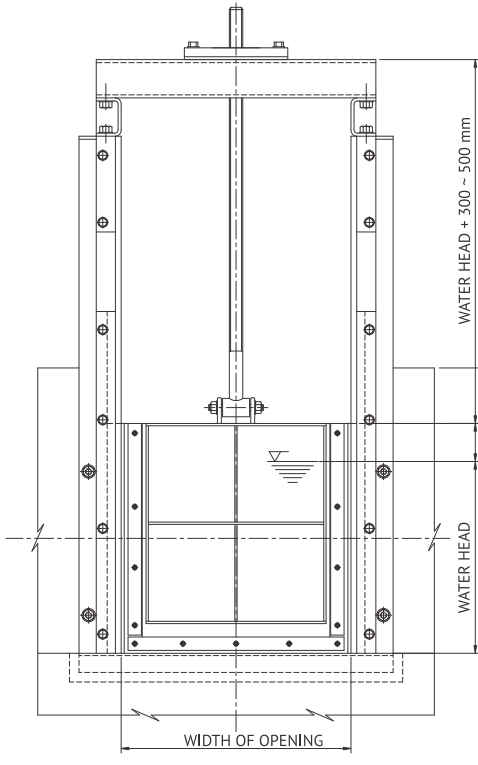

STAINLESS STEEL OPEN CHANNEL SLIDE GATES

SERIES: A - 211 / 212 - DRAWINGS

SERIES: A-211 - SIDE WALL EMBEDDED

FRONT VIEW

SIDE VIEW

CIVIL DETAILS

SERIES: A-212 - SIDE WALL ANCHORED

FRONT VIEW

SIDE VIEW

CIVIL DETAILS

SERIES: A - 213 - DRAWINGS

SERIES: A-213 - FACE WALL ANCHORED

FRONT VIEW

SIDE VIEW

CIVIL DETAILS

EASY SLIDE™ RESILIENT SIDE SEALING ARRANGEMENT