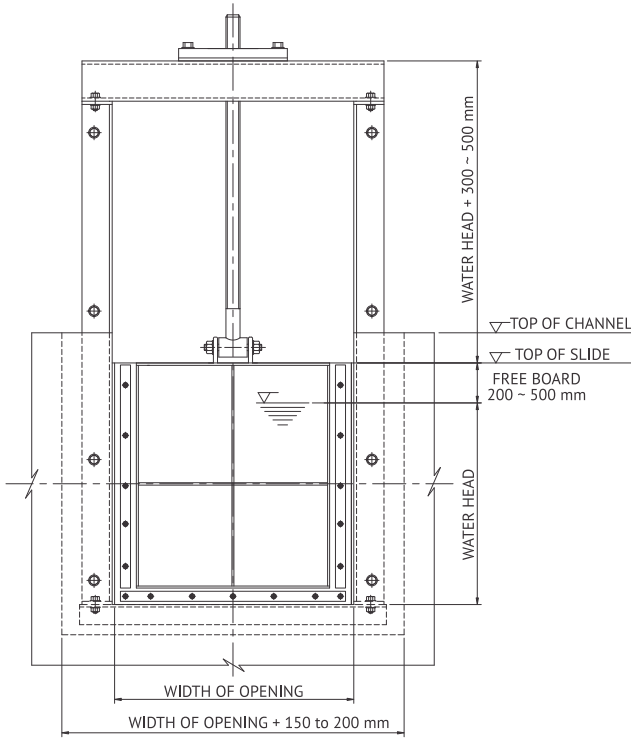

STAINLESS STEEL OPEN CHANNEL SLIDE GATES

SERIES: A - 211 / 212 - DRAWINGS

SERIES: A-211 - SIDE WALL EMBEDDED

FRONT VIEW

SIDE VIEW

CIVIL DETAILS

SERIES: A-212 - SIDE WALL ANCHORED

FRONT VIEW

SIDE VIEW

CIVIL DETAILS

SERIES: A - 213 - DRAWINGS

SERIES: A-213 - FACE WALL ANCHORED

FRONT VIEW

SIDE VIEW

CIVIL DETAILS

EASY SLIDE™ RESILIENT SIDE SEALING ARRANGEMENT