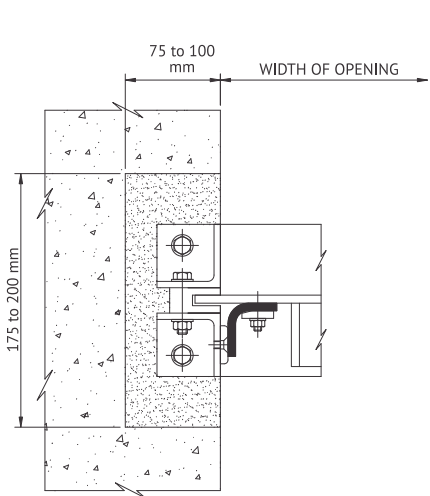

STAINLESS STEEL OPEN CHANNEL SLIDE GATES

SERIES: A - 211 / 212 - DRAWINGS

SERIES: A-211 - SIDE WALL EMBEDDED

FRONT VIEW

SIDE VIEW

CIVIL DETAILS

SERIES: A-212 - SIDE WALL ANCHORED

FRONT VIEW

SIDE VIEW

CIVIL DETAILS

SERIES: A - 213 - DRAWINGS

SERIES: A-213 - FACE WALL ANCHORED

FRONT VIEW

SIDE VIEW

CIVIL DETAILS

EASY SLIDE™ RESILIENT SIDE SEALING ARRANGEMENT