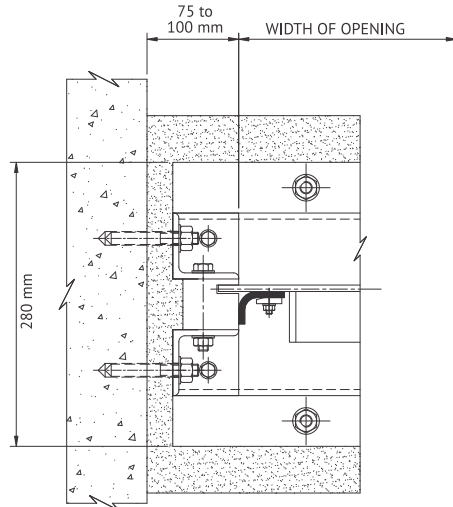

SERIES: A-212