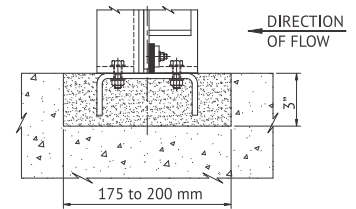

STAINLESS STEEL OPEN CHANNEL SLIDE GATES

SERIES: A - 211 / 212 - DRAWINGS

SERIES: A-211 - SIDE WALL EMBEDDED

FRONT VIEW

SIDE VIEW

CIVIL DETAILS

SERIES: A-212 - SIDE WALL ANCHORED

FRONT VIEW

SIDE VIEW

CIVIL DETAILS

SERIES: A - 213 - DRAWINGS

SERIES: A-213 - FACE WALL ANCHORED

FRONT VIEW

SIDE VIEW

CIVIL DETAILS

EASY SLIDE™ RESILIENT SIDE SEALING ARRANGEMENT