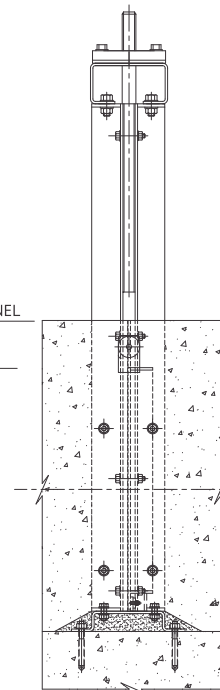

STAINLESS STEEL OPEN CHANNEL SLIDE GATES

SERIES: A - 211 / 212 - DRAWINGS

SERIES: A-211 - SIDE WALL EMBEDDED

FRONT VIEW

SIDE VIEW

CIVIL DETAILS

SERIES: A-212 - SIDE WALL ANCHORED

FRONT VIEW

SIDE VIEW

CIVIL DETAILS

SERIES: A - 213 - DRAWINGS

SERIES: A-213 - FACE WALL ANCHORED

FRONT VIEW

SIDE VIEW

CIVIL DETAILS

EASY SLIDE™ RESILIENT SIDE SEALING ARRANGEMENT