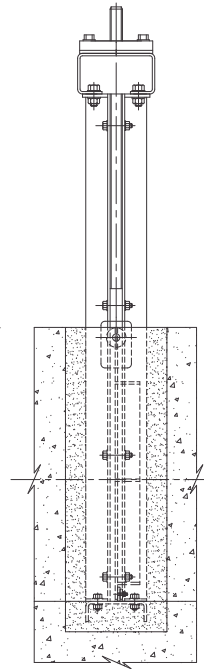

STAINLESS STEEL OPEN CHANNEL SLIDE GATES

SERIES: A - 211 / 212 - DRAWINGS

SERIES: A-211 - SIDE WALL EMBEDDED

FRONT VIEW

SIDE VIEW

CIVIL DETAILS

SERIES: A-212 - SIDE WALL ANCHORED

FRONT VIEW

SIDE VIEW

CIVIL DETAILS

SERIES: A - 213 - DRAWINGS

SERIES: A-213 - FACE WALL ANCHORED

FRONT VIEW

SIDE VIEW

CIVIL DETAILS

EASY SLIDE™ RESILIENT SIDE SEALING ARRANGEMENT